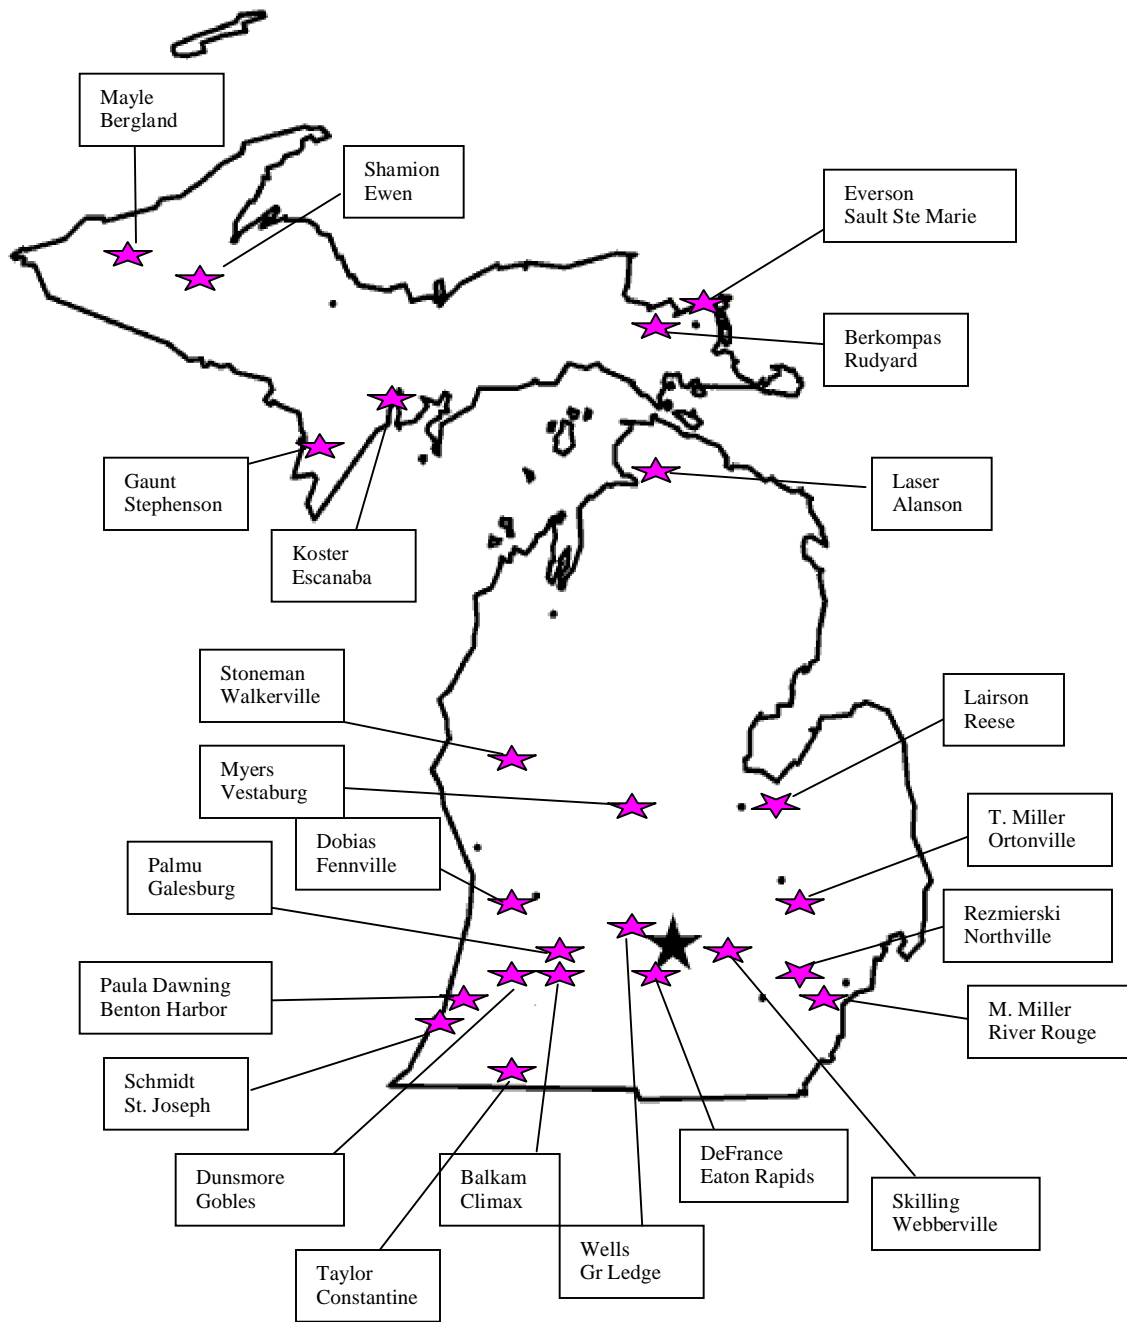

Region 2
Bently Laser
Littlefield Public Schools

Region 3
Mark Dobias
Fennville Public Schools

Don Myers
Vestaburg Community
Schools

Ronald Stoneman
Walkerville Public Schools

Region 5
Storm Lairson
Reese Public Schools

Region 6
William DeFrance
Eaton Rapids Public Schools

William Skilling
Webberville Community
Schools

Marsha Wells
Grand Ledge Public Schools

Region 7
Geoffrey Balkam
Climax-Scotts Community
Schools

Paula Dawning
Benton Harbor Area Schools

Scott Dunsmore
Gobles Public Schools

Eric Palmu
Galesburg-Augusta
Community Schools

Carole Schmidt
St. Joseph Public Schools

Norman Taylor
Constantine Schools

The Courageous Journey™ 2006 Cohort Map

Region 9
Marie Miller
River Rouge School District